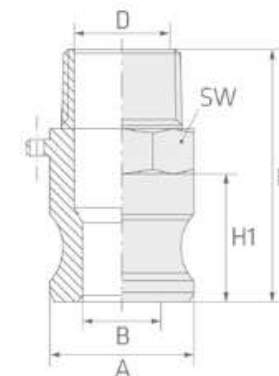

# QUICK COUPLING - F ADAPTER M

1.4408 (1/1)

INCH	NW	A	B	D	H1	H	SW	Grade AISI kg/pce.	1.4408 316/316L *)
1/2"	15	32.0	21.2	15.0	28.0	56.0	33.0	0.172	x
3/4"	20	32.0	21.2	21.2	28.0	56.0	33.0	0.174	x
1"	25	36.7	23.8	23.8	33.5	69.0	41.0	0.246	x
1 1/4"	32	45.5	28.6	33.0	40.0	77.0	48.0	0.428	x
1 1/2"	40	53.4	36.0	39.6	42.5	80.0	56.0	0.558	x
2"	50	63.0	45.5	50.0	47.5	89.0	65.0	0.750	x
2 1/2"	65	75.7	56.4	56.4	50.0	98.0	82.5	1.030	x
3"	80	91.5	73.2	77.5	51.0	101.0	95.8	1.405	x
4"	100	119.5	100.0	100.0	53.0	114.0	124.0	2.250	x